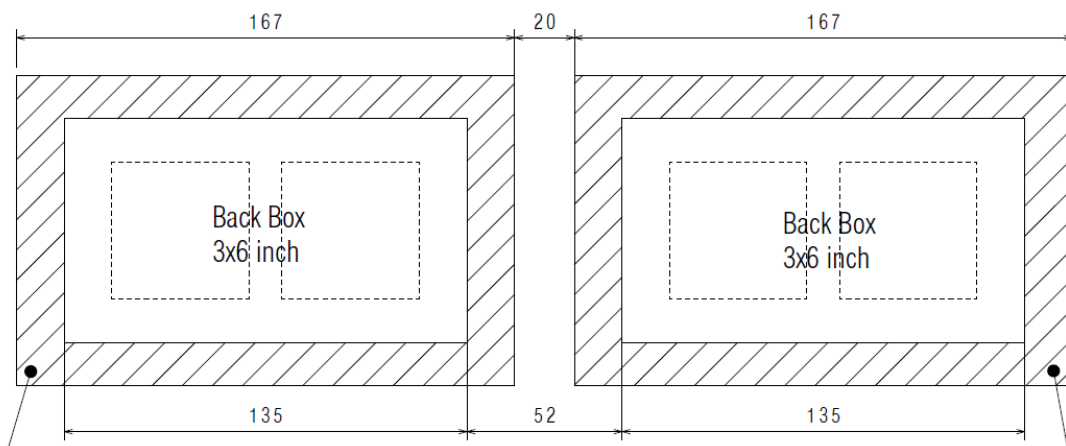

TWIN SWITCHED SOCKET OUTLETS IN 6x3 BACKBOXES

4 GANG/MODULES IN 6x3 BACKBOXES – OPTION 1

4 GANG/MODULES IN 6x3 BACKBOXES – OPTION 2

2 GANG/MODULES IN 3x3 BACKBOXES