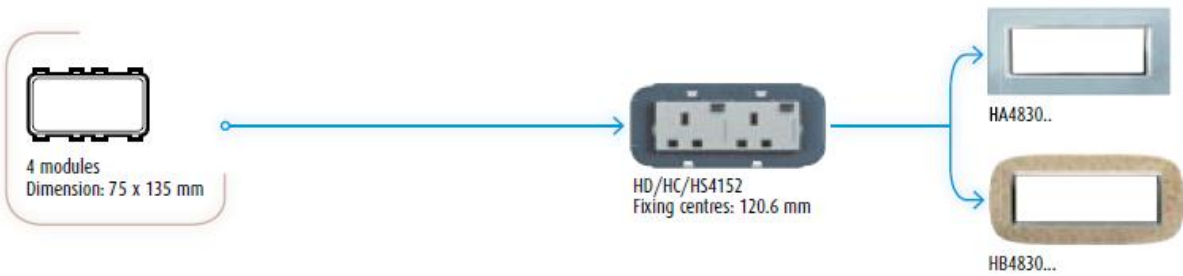

TWIN SWITCHED SOCKET OUTLETS IN 6x3 BACKBOXES

4 GANG/MODULES IN 6x3 BACKBOXES – OPTION 1

4 GANG/MODULES IN 6x3 BACKBOXES – OPTION 2

2 GANG/MODULES IN 3x3 BACKBOXES