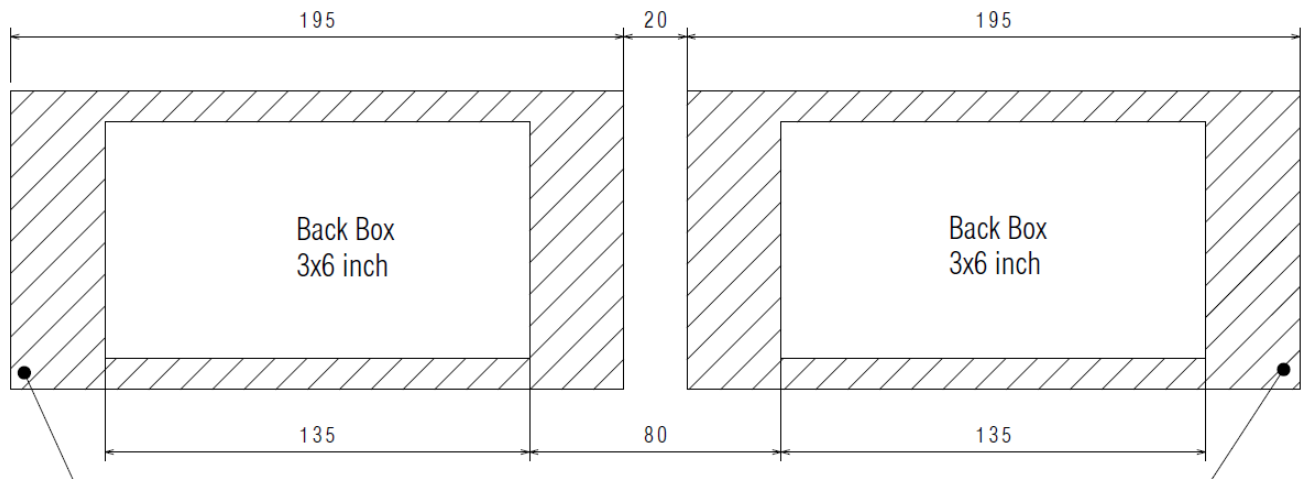

TWIN SWITCHED SOCKET OUTLETS IN 6x3 BACKBOXES

4 GANG/MODULES IN 6x3 BACKBOXES – OPTION 1

4 GANG/MODULES IN 6x3 BACKBOXES – OPTION 2

2 GANG/MODULES IN 3x3 BACKBOXES