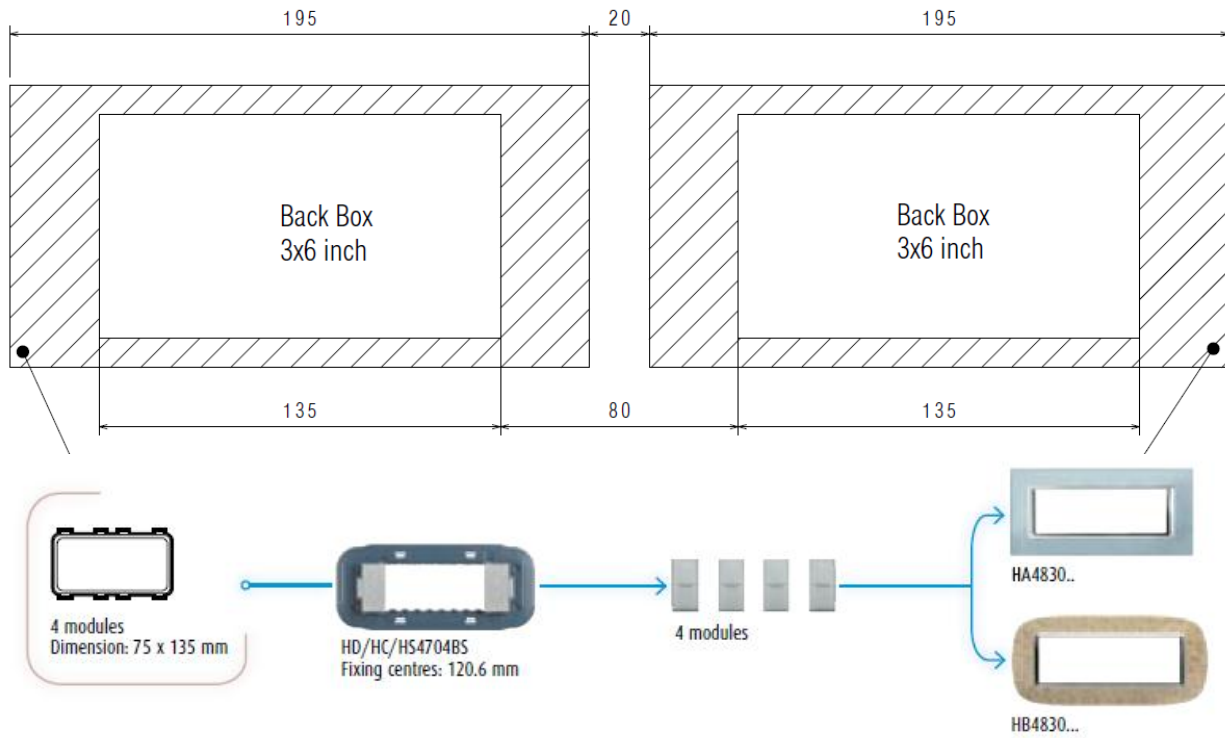

TWIN SWITCHED SOCKET OUTLETS IN 6x3 BACKBOXES

4 GANG/MODULES IN 6x3 BACKBOXES – OPTION 1

4 GANG/MODULES IN 6x3 BACKBOXES – OPTION 2

2 GANG/MODULES IN 3x3 BACKBOXES